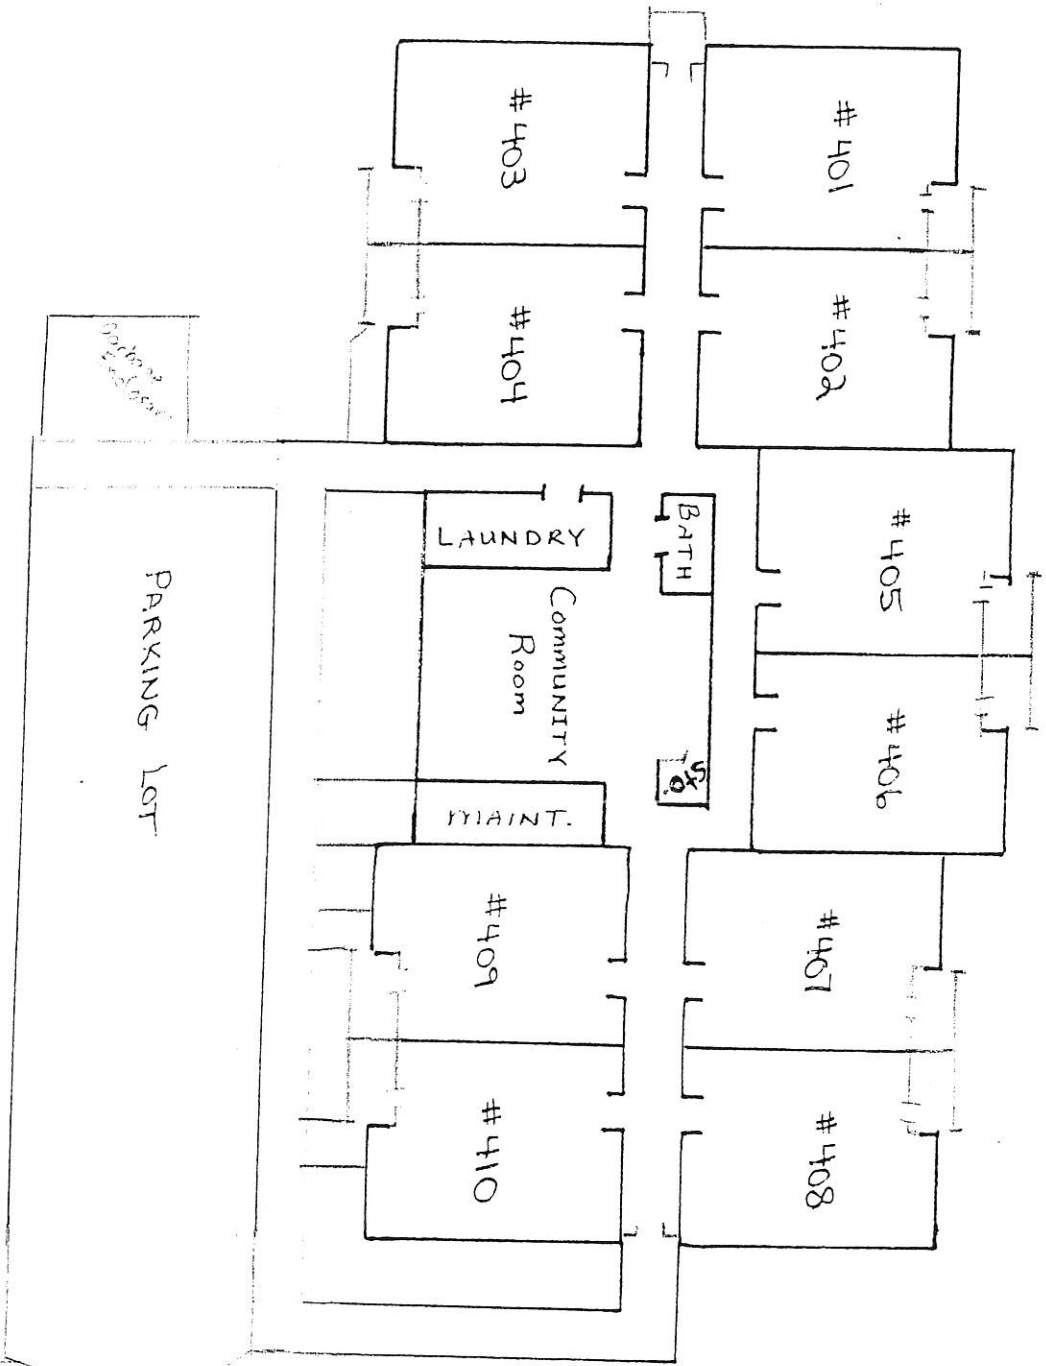

Shed

BLUFF-VIEW APARTMENTS  
102 GOOD STREET  
CAMP DOUGLAS, WI. 54618

GOOD STREET