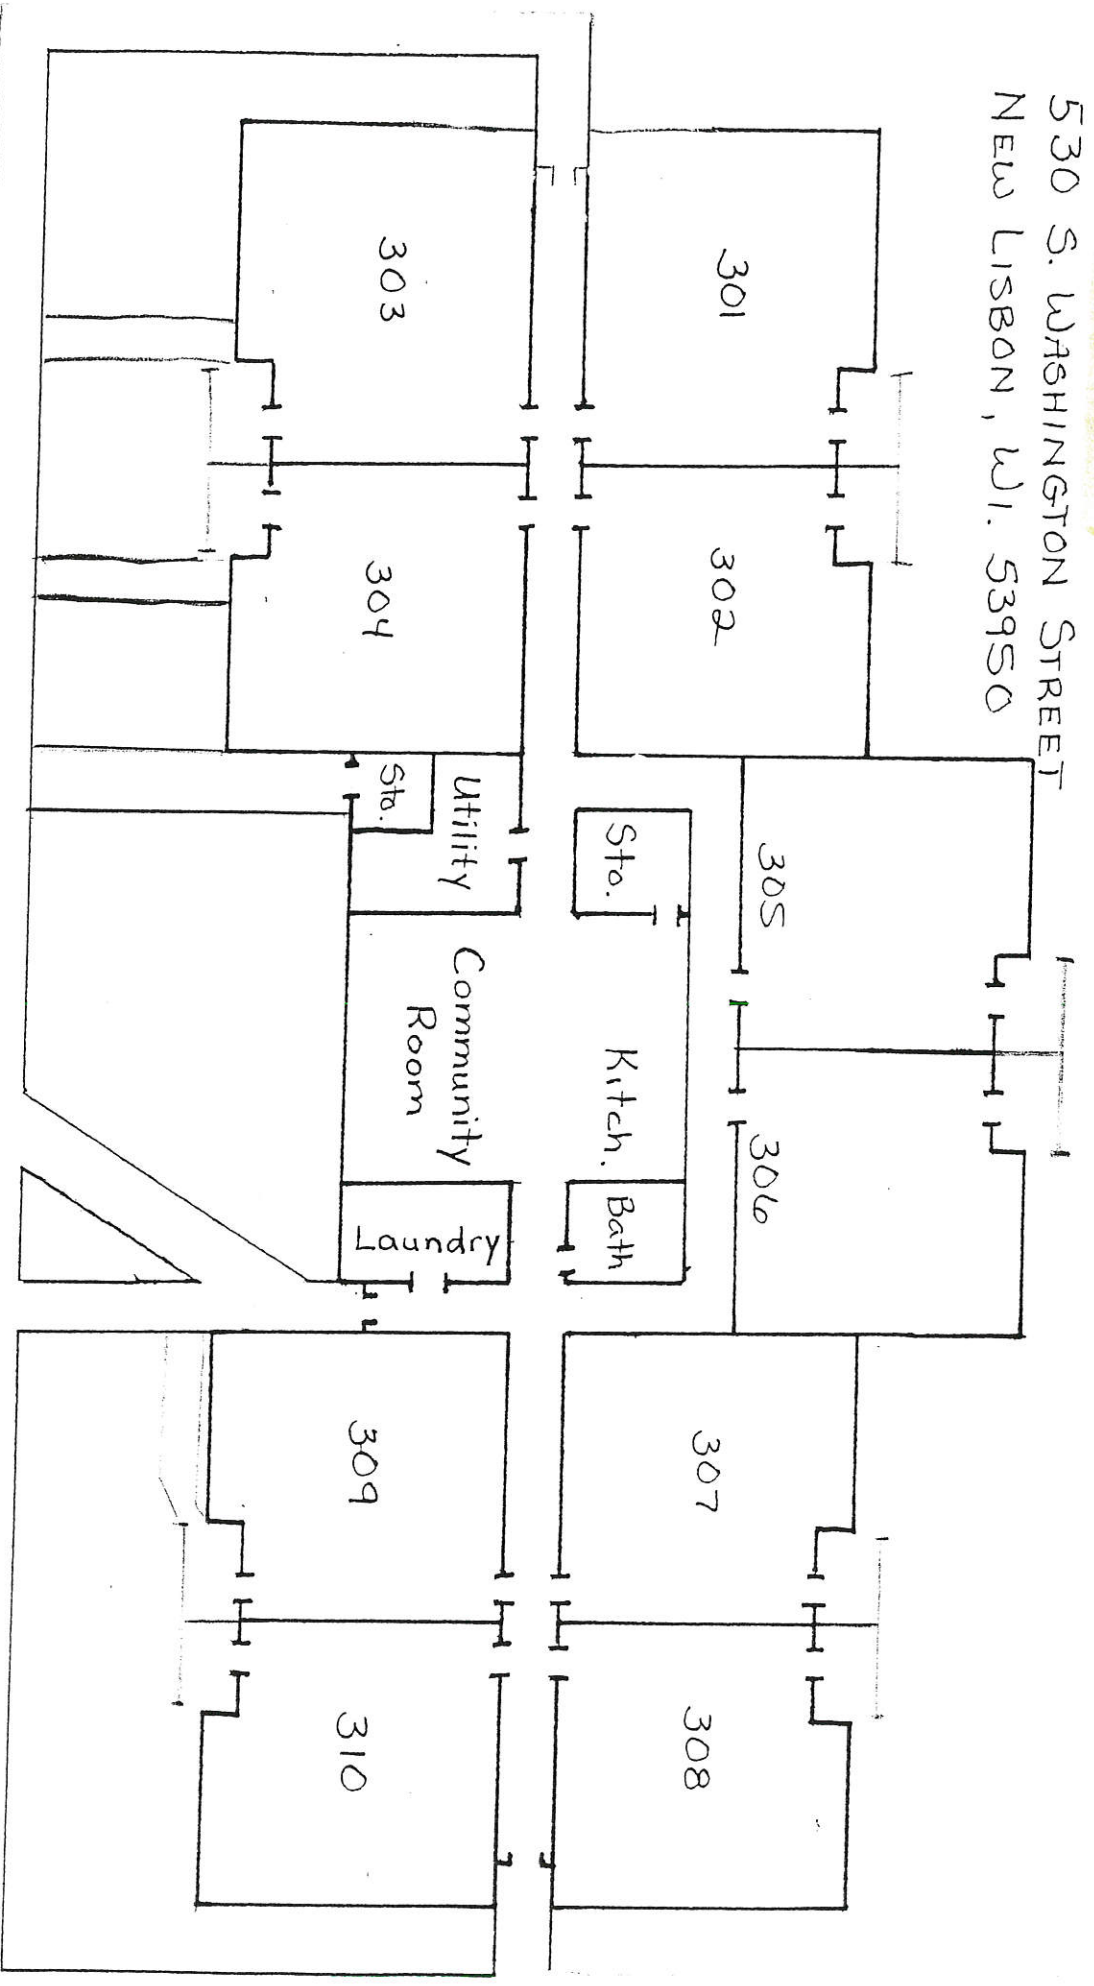

WESTVIEW HAVEN
530 S. WASHINGTON STREET
NEW LISBON, WI. 53950

PARKING LOT

Scale: 1/4" = 1'-0"