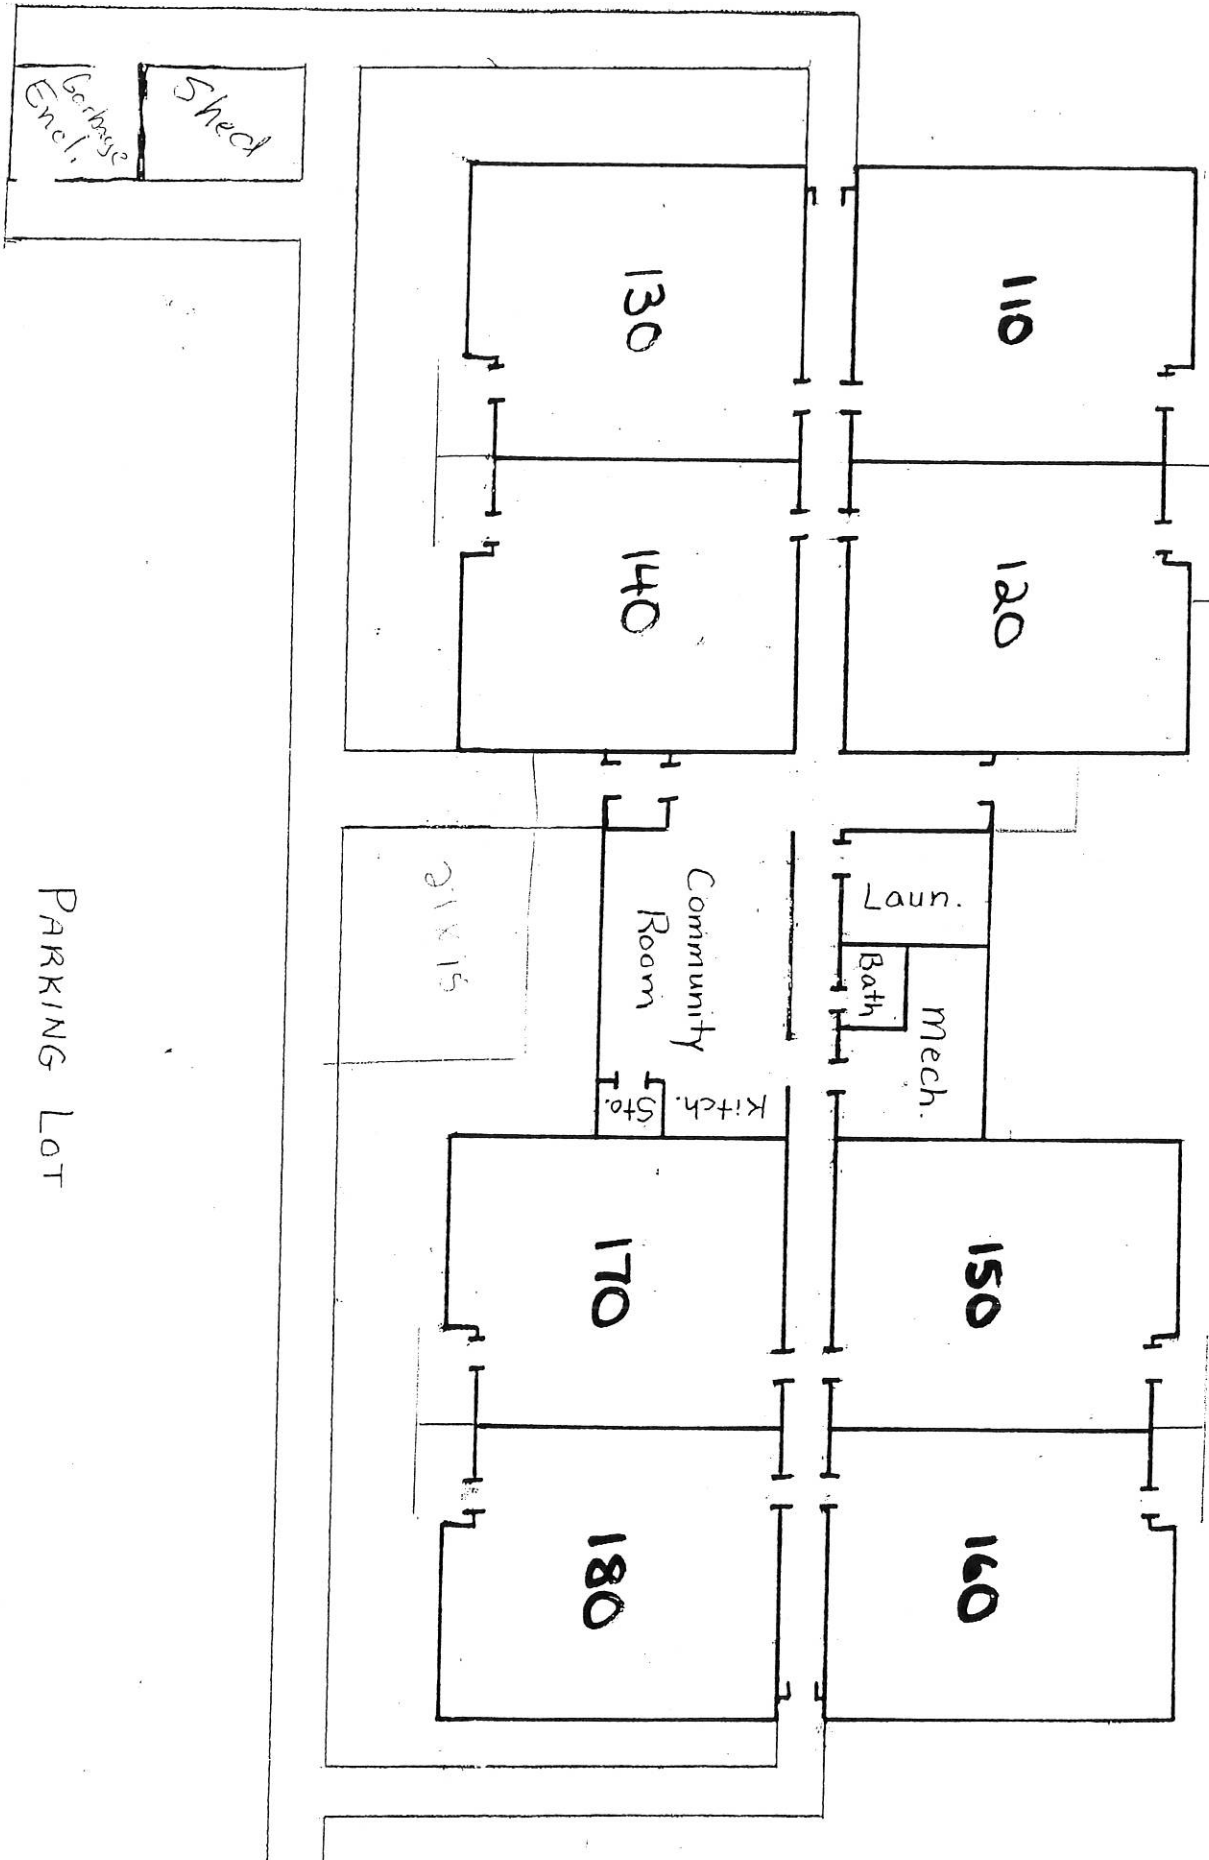

SPRING VALLEY APTS.
UNION CENTER, WI. 53962

211 Main St.

PARKING LOT