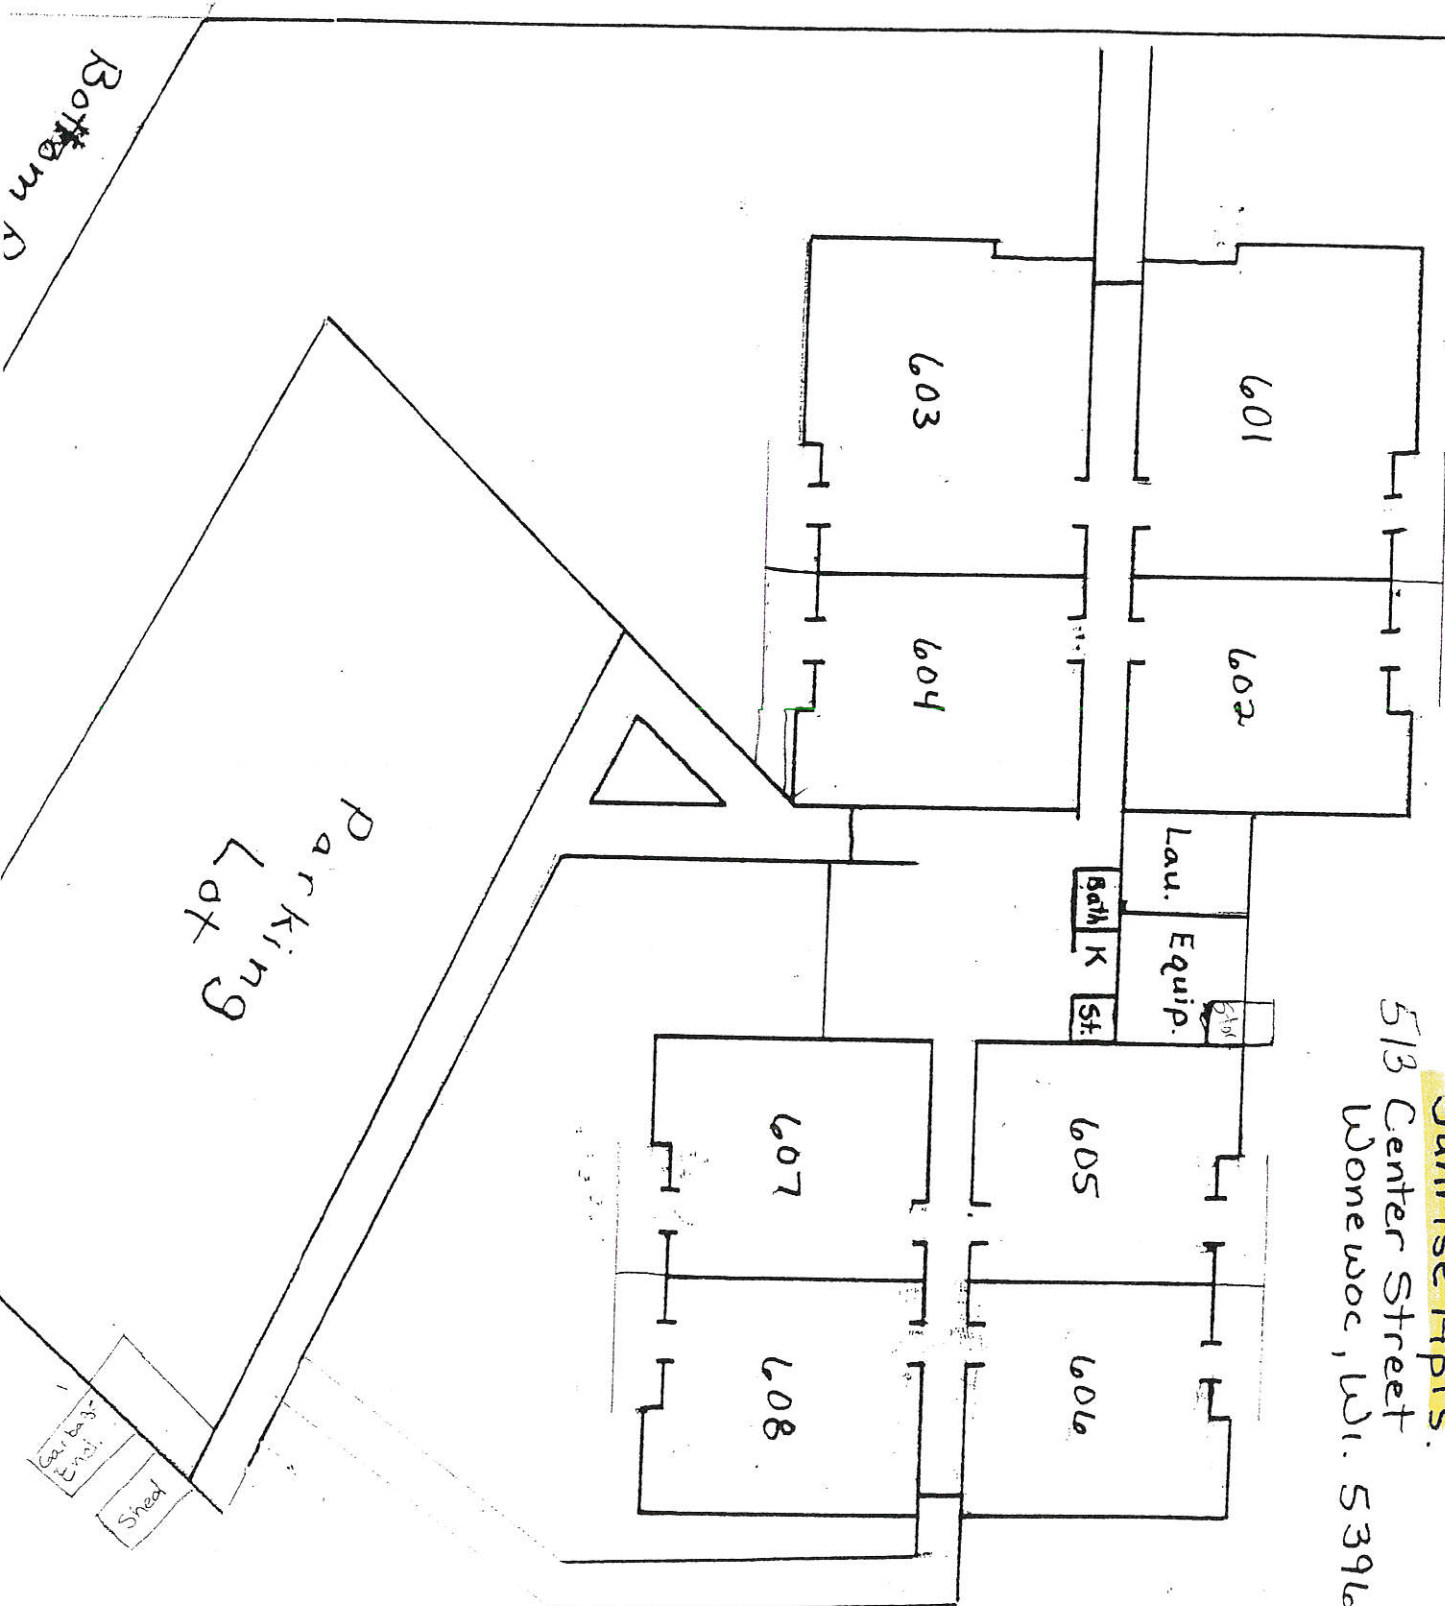

Center Street  
(State Hwy 33)

**Sunrise Apts.**  
513 Center Street  
Wonevoo, W.I. 53968